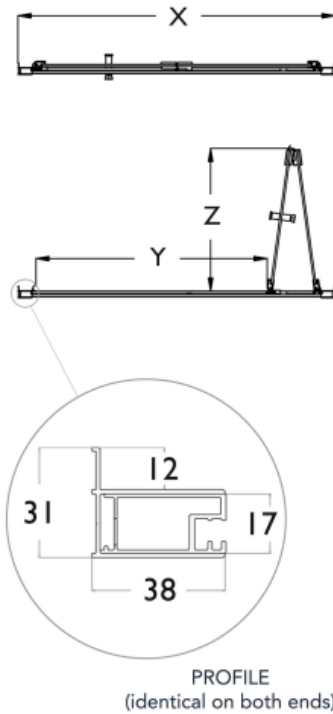

BIFOLD DOOR

EN 14428:2015+A1:2018 (shower enclosures)
EN 12150-1:2013 (glass in building)
EN ISO7599 (anodizing of aluminium and its alloys)
5mm Toughened Safety Glass

1850mm Height
Chrome Plated Handles
50mm Profile Adjustment
Positive Magnetic Close Action

ClearVue Glass Coating
Reversible
10 Year Guarantee Against Manufacturing Defects*

SPECIFICATIONS

PRODUCT SIZE	ADJUSTMENT X (min - max)	DOOR ACCESS Y	INTRUSION Z	PRODUCT WEIGHT	PRODUCT CODE SILVER
760mm	710 - 760mm	475mm	311mm	21.00kg	HYBF76SC
800mm	750 - 800mm	515mm	332mm	22.00kg	HYBF80SC
900mm	850 - 900mm	615mm	382mm	24.00kg	HYBF90SC
1000mm	950 - 1000mm	715mm	432mm	27.00kg	HYBF100SC

+353 42 966 8000 | flairshowers.com | sales@flairshowers.com