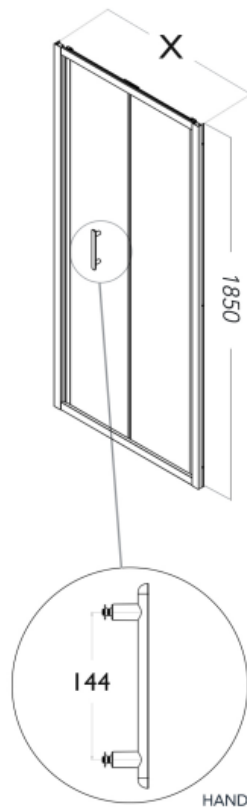

BIFOLD DOOR

EN 14428:2015+A1:2018 (shower enclosures)
EN 12150-1:2013 (glass in building)
EN ISO7599 (anodizing of aluminium and its alloys)
5mm Toughened Safety Glass

1850mm Height
Chrome Plated Handles
50mm Profile Adjustment
Positive Magnetic Close Action

ClearVue Glass Coating
Reversible
10 Year Guarantee Against Manufacturing Defects*

SPECIFICATIONS

PRODUCT SIZE	ADJUSTMENT X (min - max)	DOOR ACCESS Y	INTRUSION Z	PRODUCT WEIGHT	PRODUCT CODE SILVER
760mm	710 - 760mm	475mm	311mm	21.00kg	HYBF76SC
800mm	750 - 800mm	515mm	332mm	22.00kg	HYBF80SC
900mm	850 - 900mm	615mm	382mm	24.00kg	HYBF90SC
1000mm	950 - 1000mm	715mm	432mm	27.00kg	HYBF100SC

+353 42 966 8000 | flairshowers.com | sales@flairshowers.com